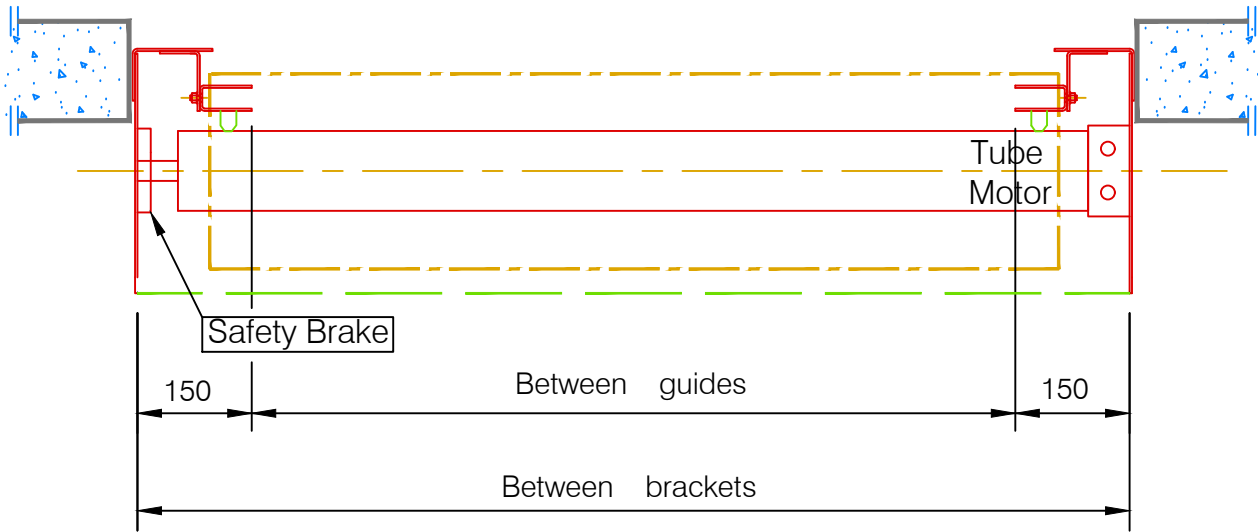

MAX door height 2500mm (300p)
 MAX door height 3600mm (350p)

NOT TO SCALE