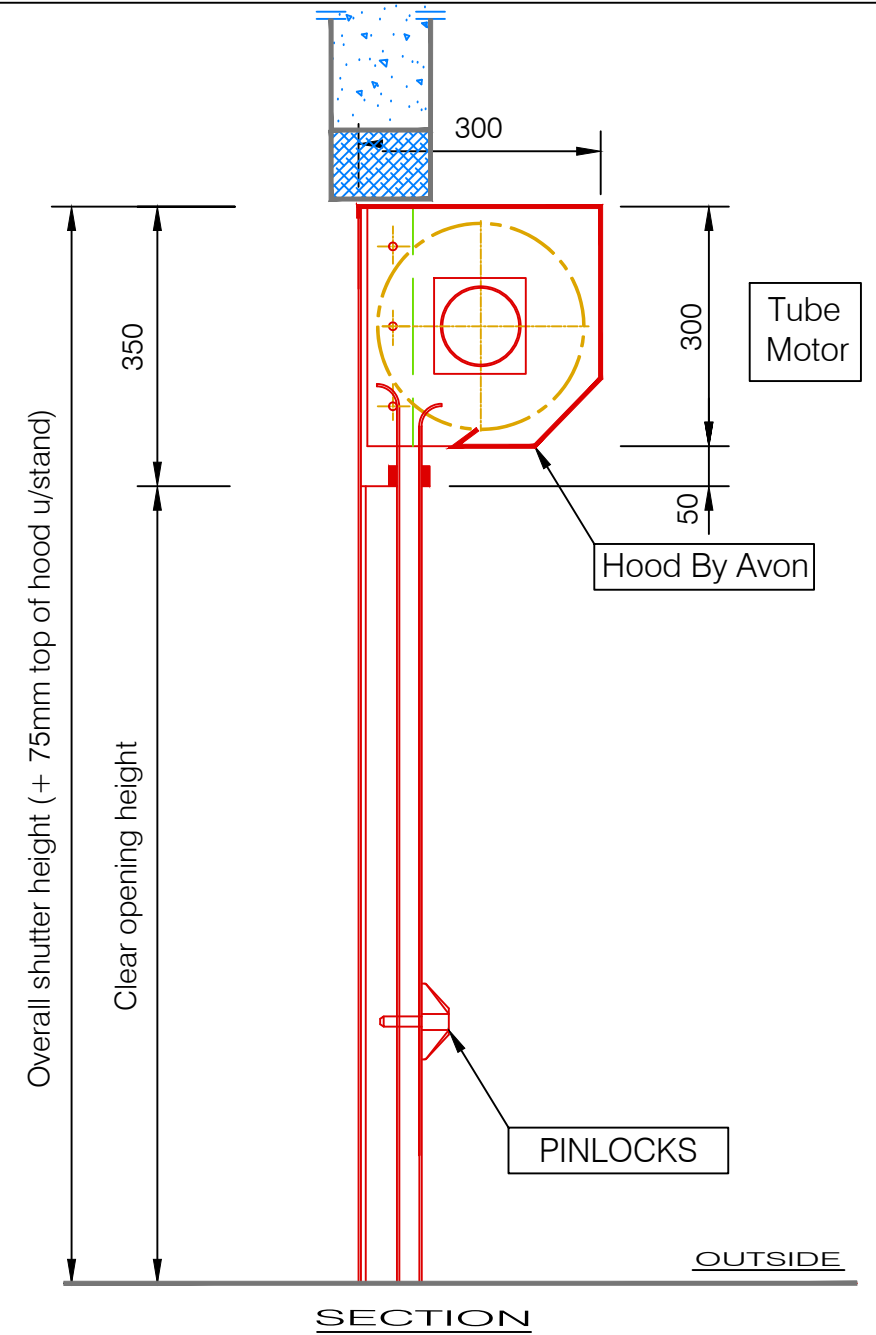

MAX door height 2500mm (300p)
 MAX door height 3600mm (350p)

NOT TO SCALE