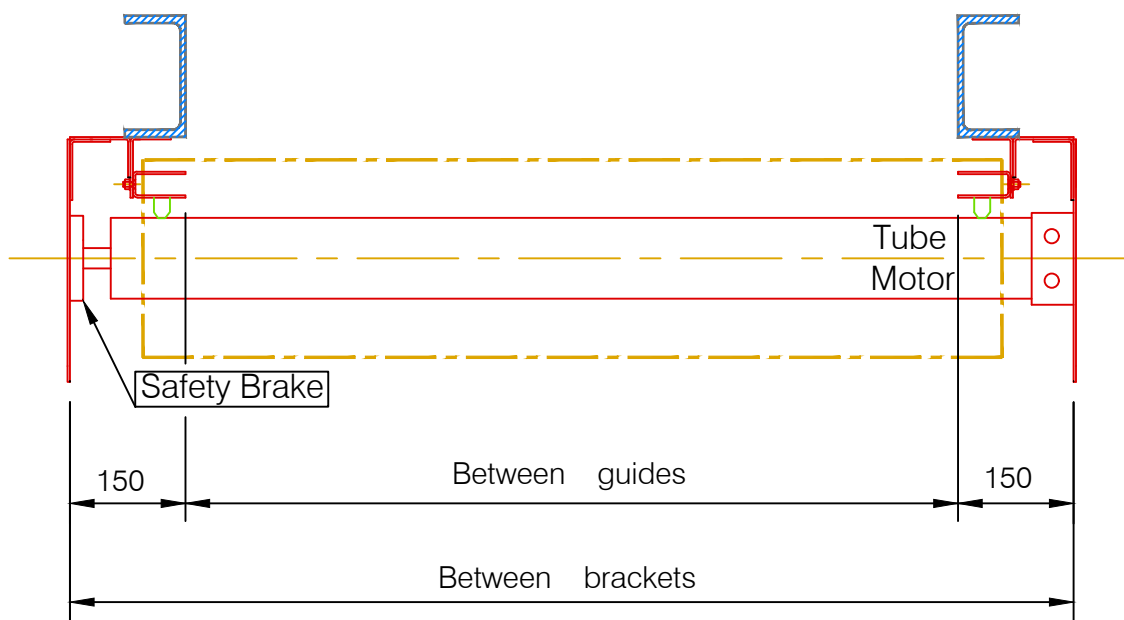

OUTSIDE  
PLAN ON GUIDES

PLAN AT HEAD

SECTION OUTSIDE

MAX door height 2500mm (300p)  
MAX door height 3600mm (350p)

NOT TO SCALE