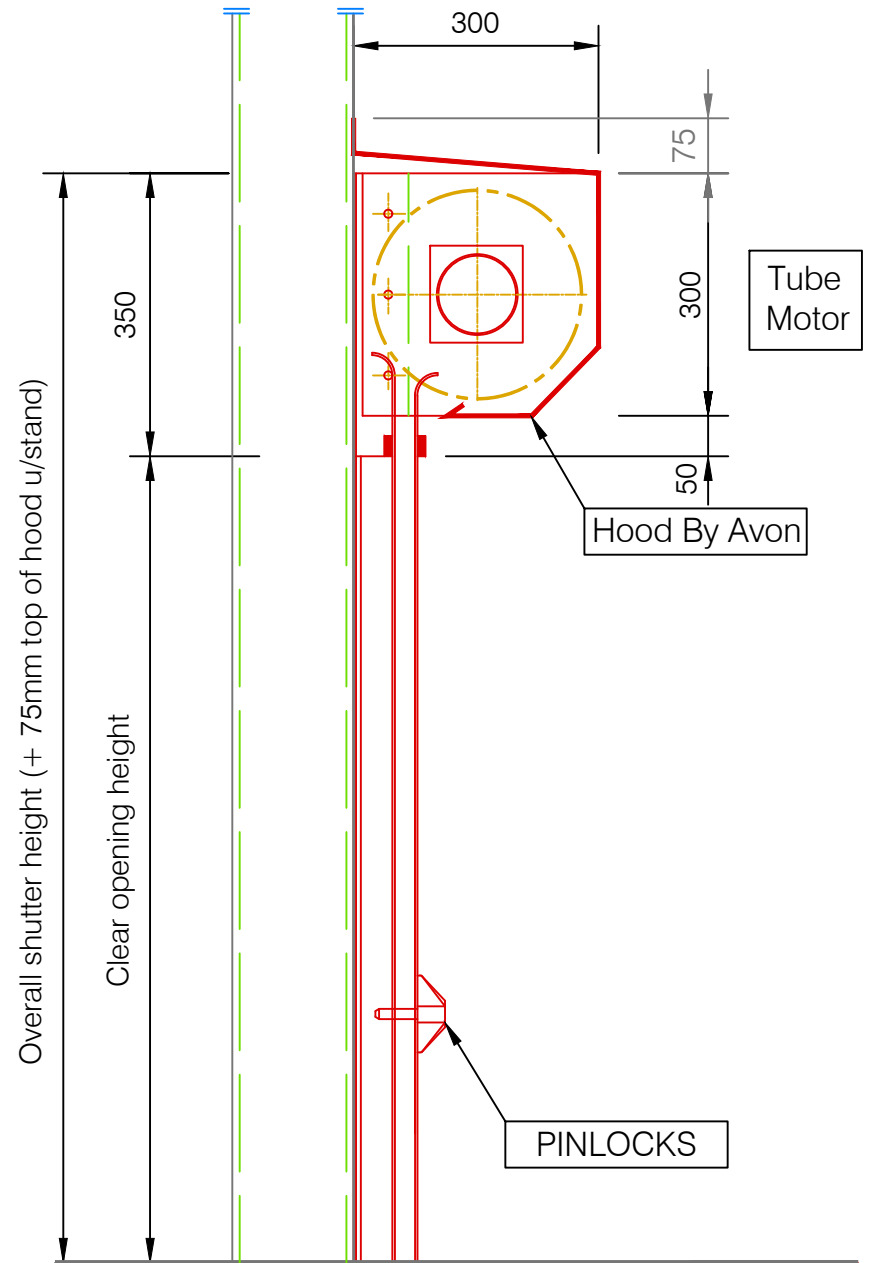

OUTSIDE  
PLAN ON GUIDES

PLAN AT HEAD

SECTION OUTSIDE

MAX door height 2500mm (300p)  
MAX door height 3600mm (350p)

NOT TO SCALE