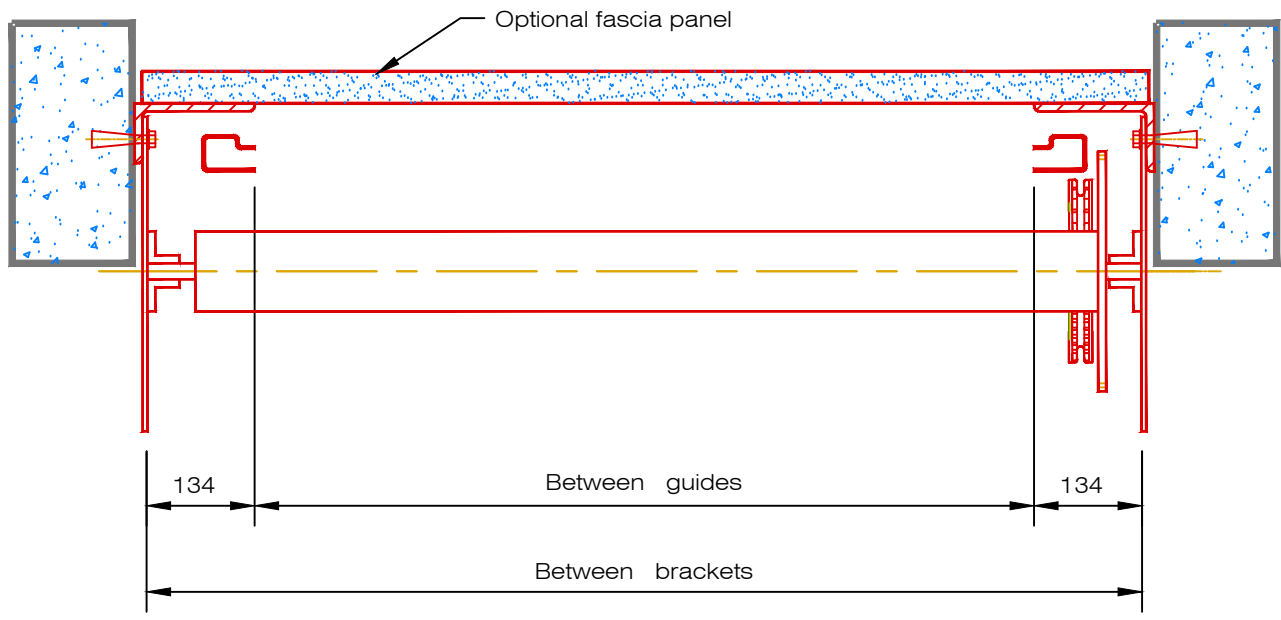

PLAN ON GUIDES

AVON INDUSTRIAL DOORS LTD

TITLE: HAND CHAIN GEAR OPERATED ROLLING SHUTTER
 RIGHT HAND GEARED - BETWEEN COLUMN FIX

DRAWN: D.E.P
 DATE: 19/10/2016

DRG. No.
 AV 3602