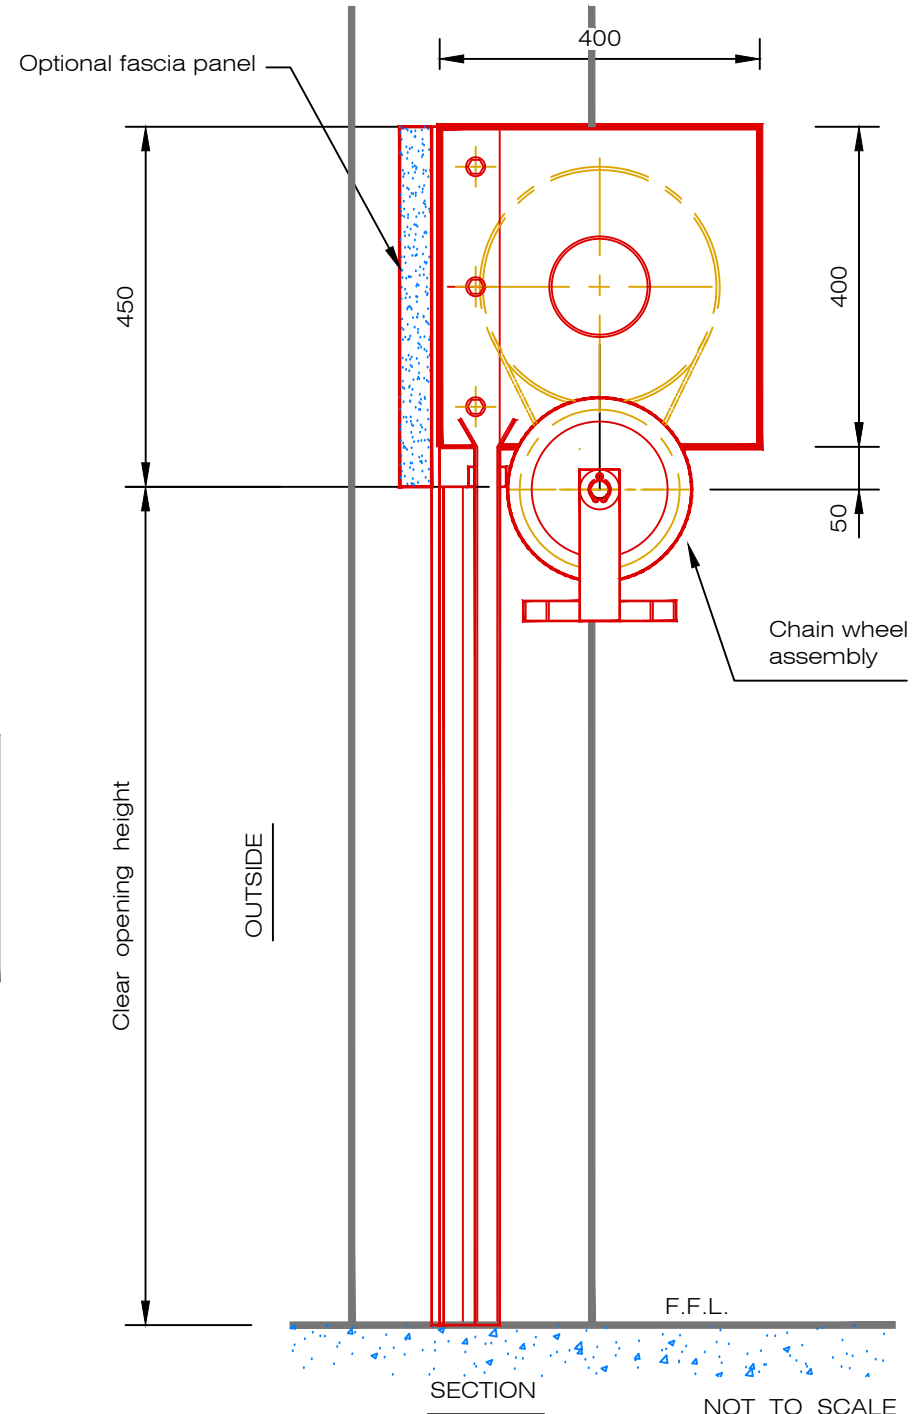

PLAN ON GUIDES

AVON INDUSTRIAL DOORS LTD

TITLE: HAND CHAIN GEAR OPERATED ROLLING SHUTTER
 RIGHT HAND GEARED - BETWEEN COLUMN FIX

DRAWN: D.E.P
 DATE: 19/10/2016

DRG. No.
 AV 3602